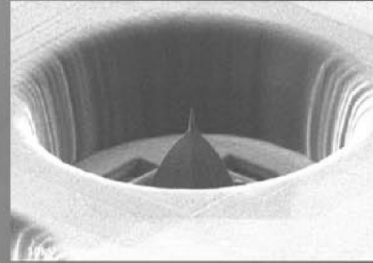

INTRODUCING THE NEW JEOL JIB-4500

SCAN d.o.o. Preddvor

Breg ob Kokri 7 · SI-4205 Preddvor · Phone +386-4-2750200

Fax +386-4-2750420 · scan@siol.net

JEOL

www.jeol.com

MultiBeam